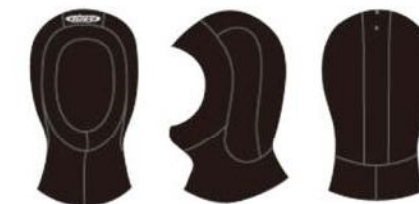

## SUPER-STRETCH HOOD 5/3MM

Item HS500

Color Black

Size XS, S, M, L, XL, 2XL, 3XL

- 5mm 250% SuperStretch skull
- 3mm 250% SuperStretch smooth skin face seal
- 3mm Advance Stretch skirt
- Smooth skin neck band for better seal
- Watertight blindstitched throughout
- Multiple vents that vent excess air inside hood

## METAL-LIGHT COATED NEOPRENE BEANIE 1MM

Item H1010

Color Black

Size S, M, L, XL

- 1mm Metal-Light coated neoprene
- Flat-Stitched throughout
- Adjustable Velcro chin strap

## ADVANCE STRETCH SHORT HOOD 7/5MM

Item H7059 **NEW!**

Color Black

Size S, M, L, XL, 2XL

- 7mm Advance 4-Way Stretchskull
- 5mm Advance 4-Way Stretchsmooth skin face seal
- 5mm Advance 4-WayStretch neck
- Watertight blind-stitched throughout
- Multiple vents that vent excess air inside hood